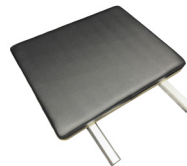

Gym Gear Aluminium Reformer

The GymGear Aluminium Reformer is built for professional performance, combining strength, comfort, and versatility in a sleek, modern design. Crafted from high-quality aluminium alloy, it delivers long-lasting durability while remaining lightweight and portable thanks to its built-in transport wheels.

Designed for both studios and home use, the reformer provides smooth, adjustable resistance with five German-engineered piano wire springs, each offering two gear settings for precision control. The microfiber leather upholstery ensures superior comfort and support, even during the most demanding sessions. For maximum versatility, the GymGear Aluminium Reformer comes with a jump box and double-looped straps, allowing for a wide variety of exercises. It is also compatible with the Half Trapeze accessory, making it ideal for expanding your Pilates training options.

Includes Multiple Accessories

Built-in Wheels

Microfiber Leather

Aluminium Frame

Key Features

Aluminium Frame	•
Built in Wheels	•
Included Jump Box	•
Double-Looped Straps	•
Safety Strap	•

Accessories - Included

Jump Board

Box

Foot Strap

Foot Plate

Technical Specifications

Rating	Commercial
Frame	Aluminium alloy
Colour	Black frame with black upholstery
Dimensions	L 236 x W 68 x H 41cm L 92.9 x W 26.8 x H 16.1in
From Floor to Top of Carriage	42cm
Weight	72kg / 158.7lbs
Springs	Five German-made piano wire springs
Sprint Resistance	1 heavy (Red), 2 medium (Green) and 2 light (Yellow)
Upholstery	Microfiber leather
Adjustability	Features two rows of adjustable hooks to modify resistance levels
Warranty	3 years (1 year on upholstery and pads)