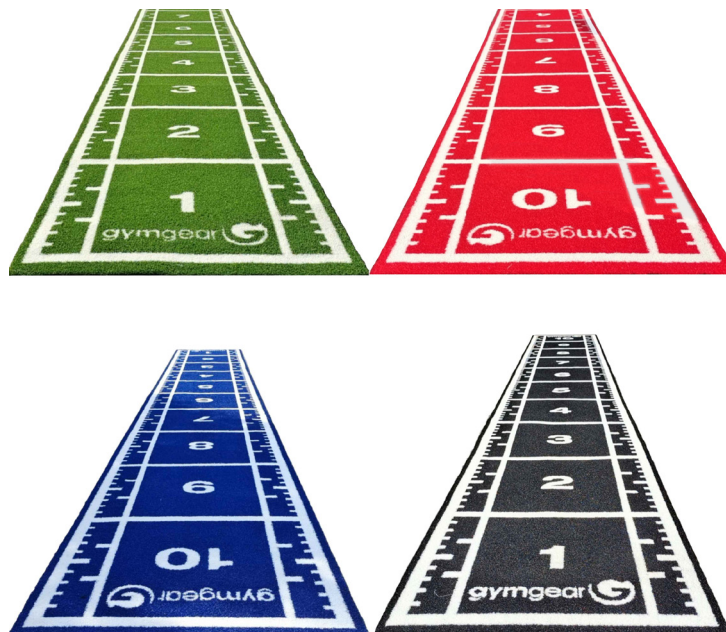

## 10m x 1.5m Sprint Track (Full Line Markings)

Introducing our Premium Gym Sled Tracks – the epitome of innovation and performance for prowler and sled training. Elevate your strength and conditioning workouts with these meticulously designed tracks that offer an unparalleled combination of durability, versatility, and functionality.

Our Sprint Tracks are made with the highest quality artificial turf and include number markings along with 0.5-meter line markings that will allow you to measure your training sessions! With a 15mm Pile height, the combination of short fibre and the high density of the fibres ensures that our tracks are wear-resistant and durable which means it functions perfectly as a long-lasting sports floor. You can intensely use these sprint tracks on a daily basis for a whole range of fitness activities.

Our heavy-duty Sprint Tracks are suitable for indoor and outdoor use, for prowler sleds, sprinting,

### Technical Specifications

<b>Material</b>	100% Polyethylene
<b>Density</b>	63,000 tufts/m <sup>2</sup>
<b>Pile Height</b>	10m x 1.5m x 15mm
<b>Dimensions</b>	L 10 m x W 1.5 m (custom sizing is available upon request)
<b>Customisation</b>	100% customisable
<b>Cleaning</b>	Easy to clean by vacuum cleaner and mop
<b>Indoor / Outdoor Use</b>	Suitable for indoor and outdoor use
<b>Tuft Weight</b>	Total turf weight approximately 2511-3222gr/m <sup>2</sup>
<b>Stitch Rate (m<sup>2</sup>)</b>	300/m <sup>2</sup>
<b>Colours</b>	Available in a range of different colours including: Green, Red, Black & Blue