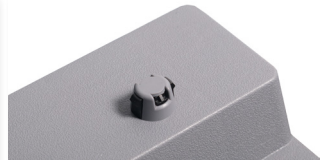

Aerobic Step

Introducing the new Aerobic Step. Fantastic for commercial or at home use. Our aerobic step has three levels of height allowing you to mix up your workout. It's surface is highly durable, easy to clean and features an anti-slip grip to it.

Anti-Slip Surface

3 Different Heights

Custom Logo Options

Easy to use Clips

Technical Specifications

Rating	Commercial
Dimensions	L 97.5 x W 37.5 x H15, 20 & 25cm
Weight	7.2kg / 15.8lbs
Max User Weight	120kg / 264.5lbs

Key Features

Easy to Clean Surface	•
Multi-textured surface provides targeted grip & cushioned comfort	•
3 quick and easy 'click & lock' height adjustments: 15, 20 & 25 cm	•
Slip Resistant	•
Easy to Clean	•
Lightweight	•
Moisture Resistant	•