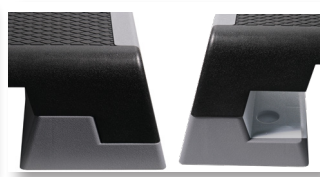

Aerobic Step

Introducing the new Aerobic Step. Fantastic for commercial or at home use. Our aerobic step has three levels of height allowing you to mix up your workout. It's surface is highly durable, easy to clean and features an anti-slip grip to it.

Anti-Slip Surface

3 Different Heights

Custom Logo Options

Easy to use Clips

Technical Specifications

Rating	Commercial
Dimensions	L 97.5 x W 37.5 x H15, 20 & 25cm
Weight	7.2kg / 15.8lbs
Max User Weight	120kg / 264.5lbs

Key Features

Easy to Clean Surface	•
Multi-textured surface provides targeted grip & cushioned comfort	•
3 quick and easy 'click & lock' height adjustments: 15, 20 & 25 cm	•
Slip Resistant	•
Easy to Clean	•
Lightweight	•
Moisture Resistant	•