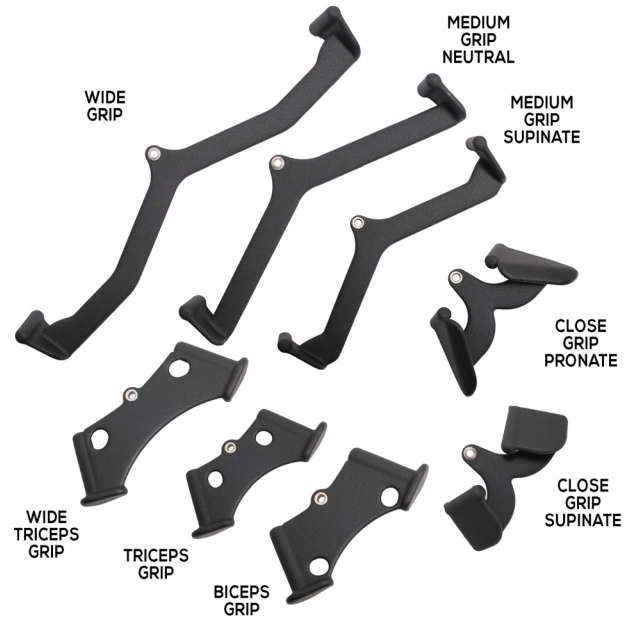

Max Grip Cable Attachments (Set of 8)

Enhance your weight-training experience with our Max Grip cable attachment set. ideal for use with any Gym Gear adjustable pulley machine or multi-gym. Coated in a durable vinyl outer layer, which offers the right amount of friction giving a comfortable grip. The stainless steel eyelet is durable and will ensure it remains rust free. The set is ideal for performing a huge range of single-arm exercises, the Max Grip Cable attachment set is an essential for any home or commercial gym.

Vinyl coating

Stainless-Steel Eyelet

Technical Specifications

Rating	Commercial
Material	Inner: Steel Outer: Vinyl
Wide Grip	L 83 x W 16.6 cm 3.74 kg
Medium Grip Neutral	L 61 x W 18.5 cm 3.1 kg
Medium Grip Supinate	L 58 x W 16.5 cm 2.93 kg
Wide Triceps Grip	L 40 x W 14 cm 3.2 kg
Triceps Grip	L 36 x W 14 cm 2.85 kg
Biceps Grip	L 36 x W 14 cm 2.85 kg
Close Grip Pronate	L 31.3 x W 18 cm 2.68 kg
Close Grip Supinate	L 31.2 x W 15 cm 2.5 kg

Key Features

Durable Vinyl Coating	•
Stainless Steel Eyelet	•
Different Grips ensure a versatile workout	•